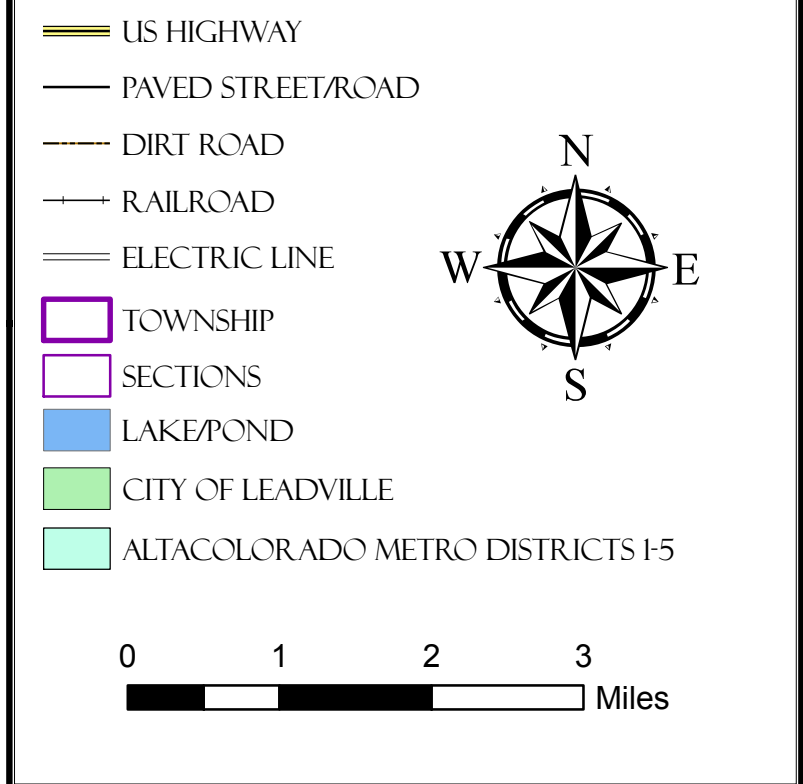

# ALTACOLORADO METRO DISTRICTS

## DISTRICT DETAIL

## LEGEND

NOTES:

- 1) The purpose of this map is to show the AltaColorado Metro Districts within Lake County, Colorado as recorded in the office of the Lake County Clerk and Recorder.
- 2) This map is for administrative purposes only and may not be accurate by surveying standards. Do not use for legal conveyance.

FILE: ELC MD.mxd	DRAWN BY: CAM
EXPORT: ELC MD.pdf	CHECKED BY: CAM
DATE: December 14, 2009	VERSION: Final

**GREAT DIVIDE**  
Consulting, LLC  
P.O. BOX 1632, LEADVILLE, COLORADO 80461  
PHONE: 719-486-8113 FAX: 719-486-8992