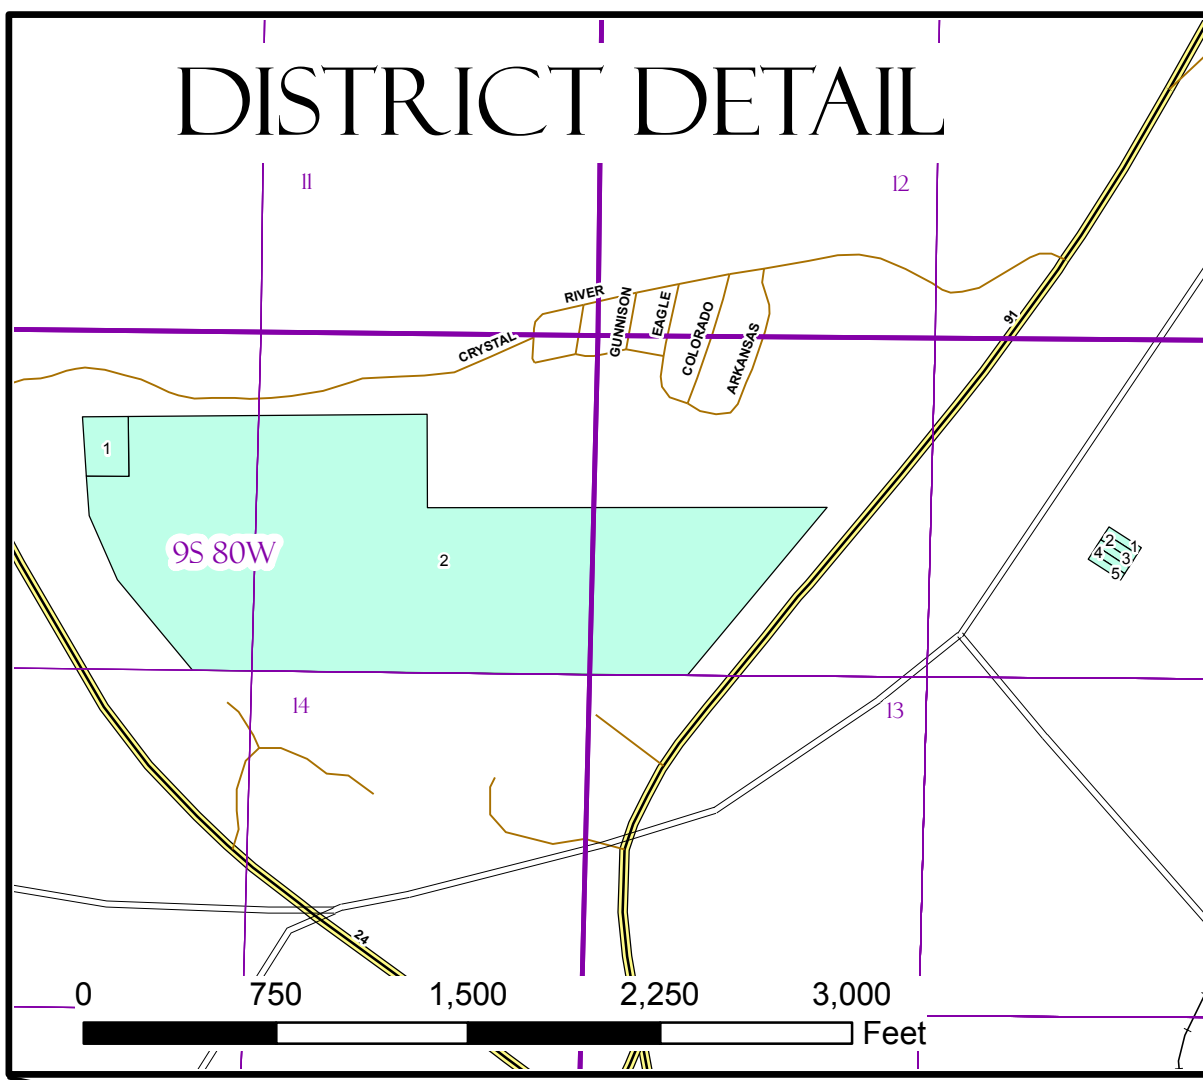

# ALTACOLORADO METRO DISTRICTS

## DISTRICT DETAIL

## LEGEND

NOTES:

- 1) The purpose of this map is to show the AltaColorado Metro Districts within Lake County, Colorado as recorded in the office of the Lake County Clerk and Recorder.
- 2) This map is for administrative purposes only and may not be accurate by surveying standards. Do not use for legal conveyance.

FILE: ELC MD.mxd	DRAWN BY: CAM
EXPORT: ELC MD.pdf	CHECKED BY: CAM
DATE: December 14, 2009	VERSION: Final

**GREAT DIVIDE**  
Consulting, LLC  
P.O. BOX 1632, LEADVILLE, COLORADO 80461  
PHONE: 719-486-8113 FAX: 719-486-8992