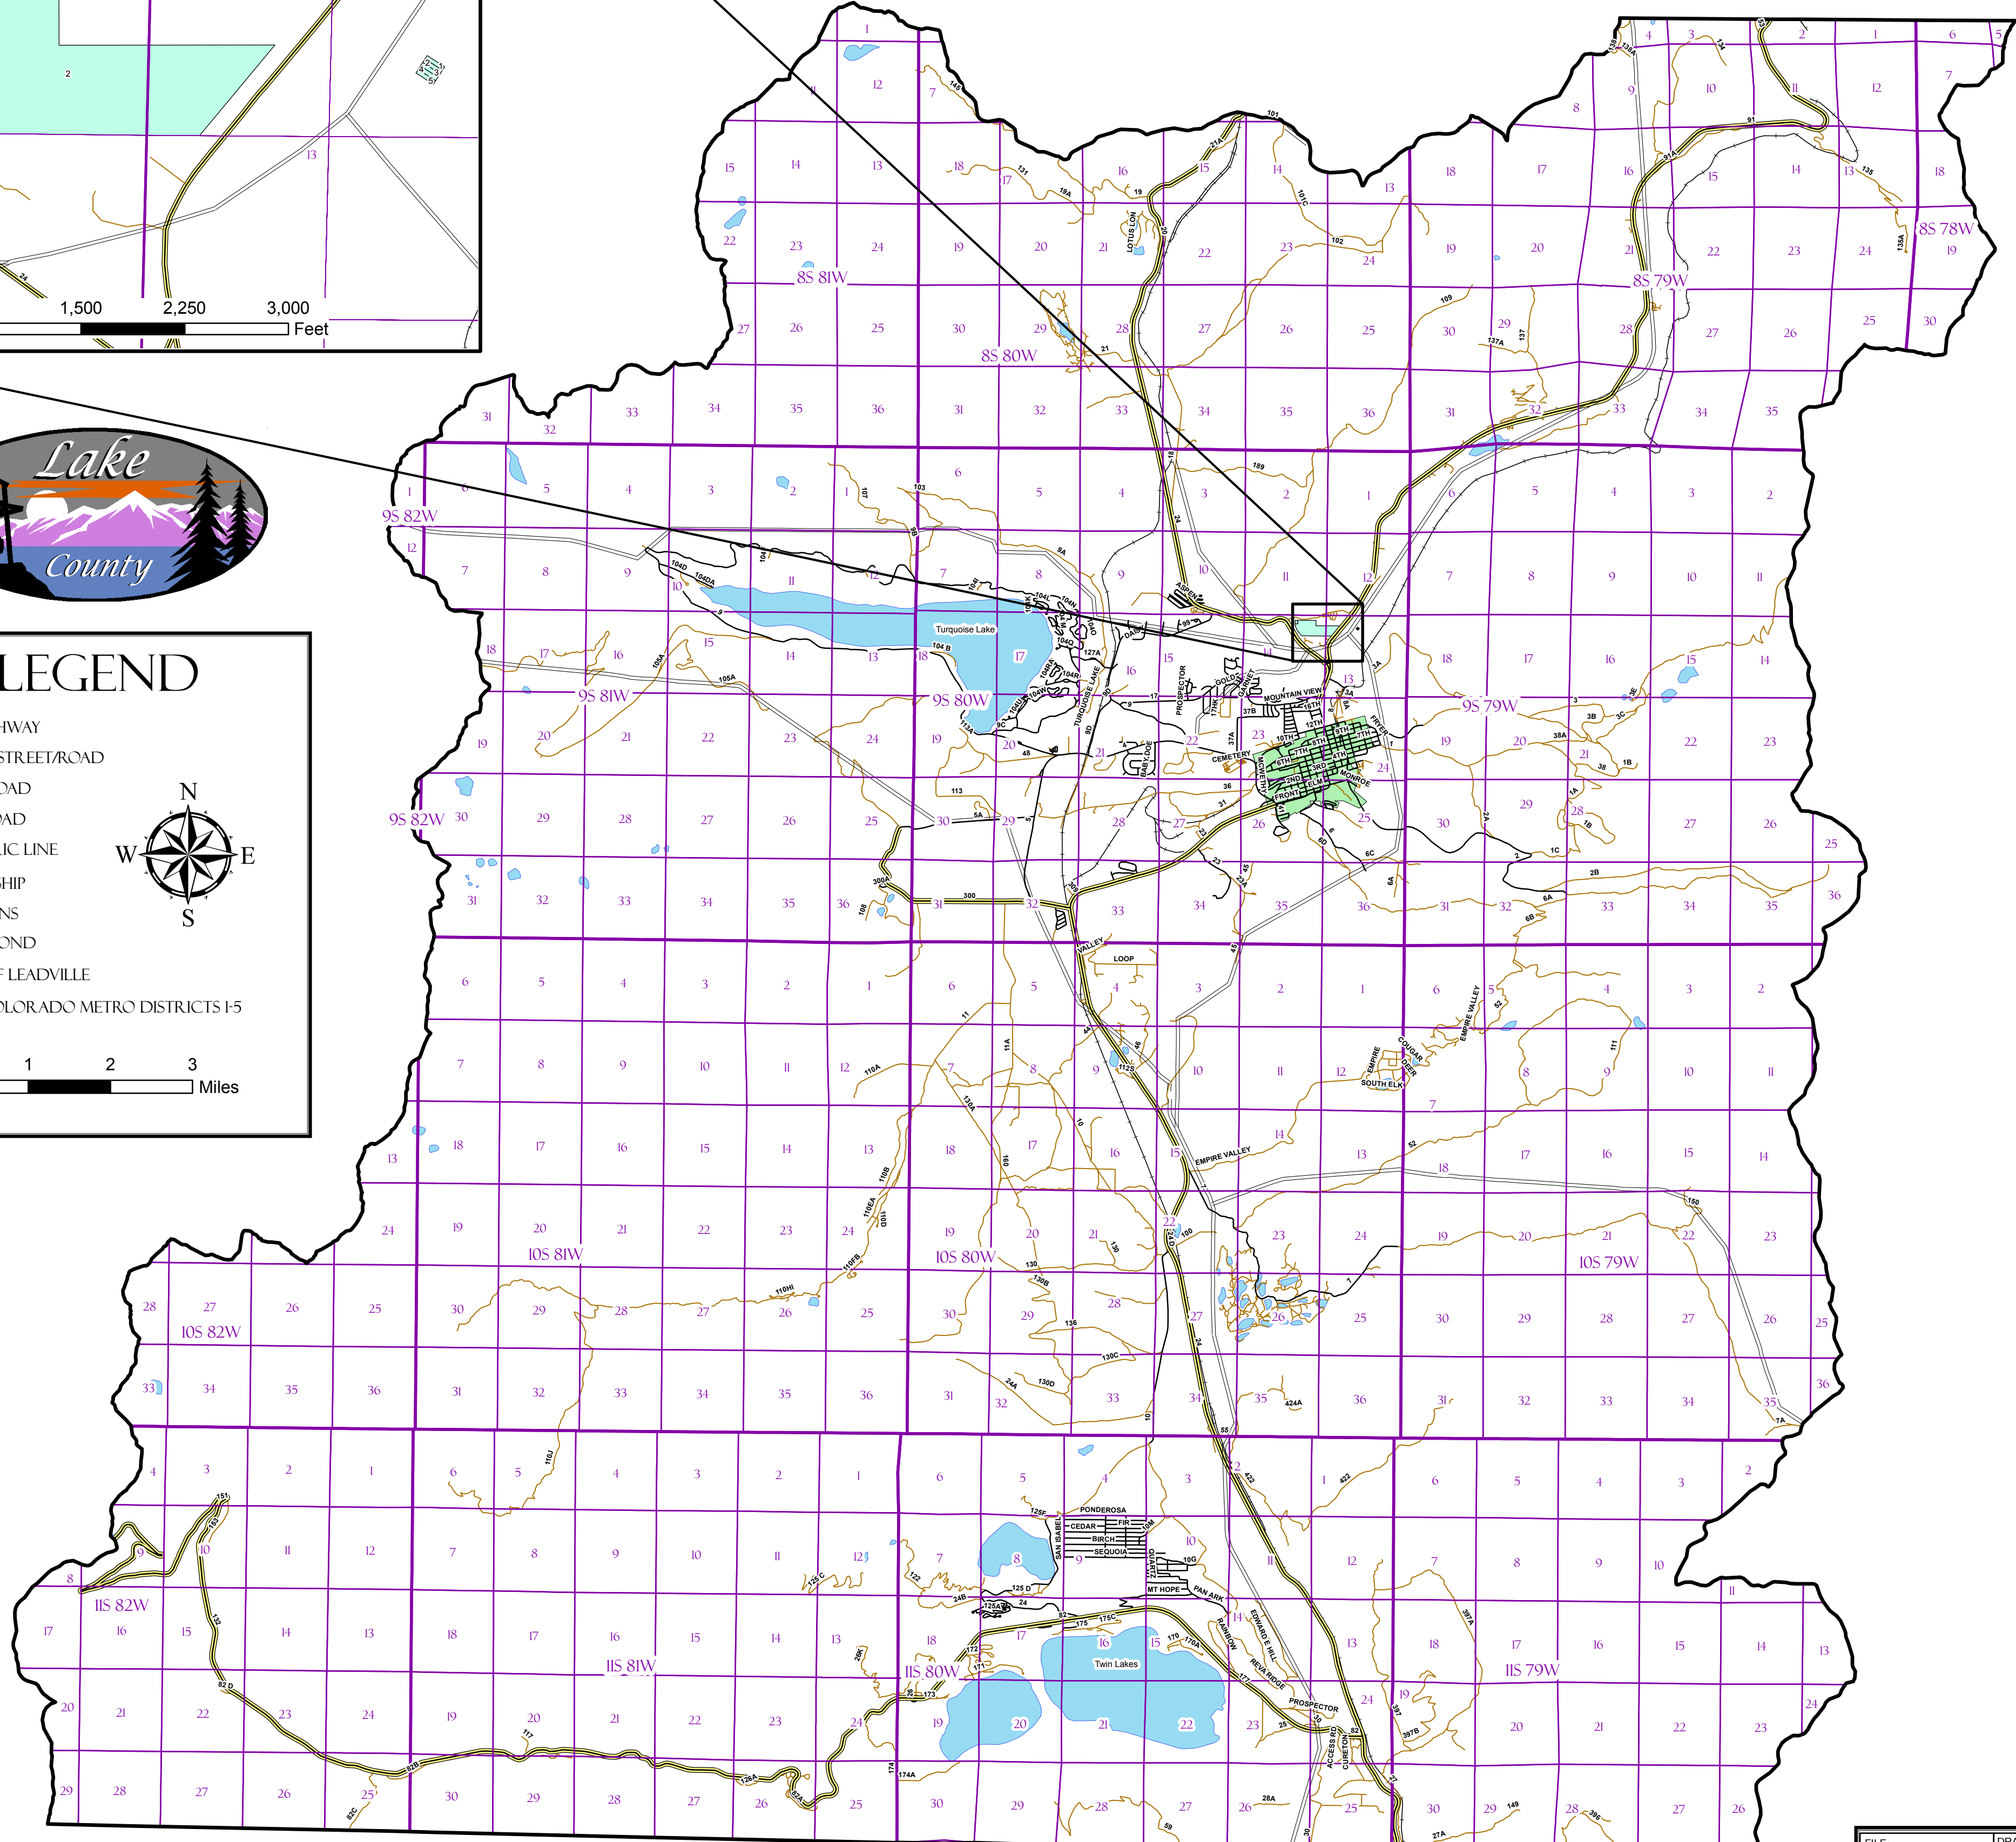

# ALTACOLORADO METRO DISTRICTS

## DISTRICT DETAIL

## LEGEND

NOTES:

- 1) The purpose of this map is to show the AltaColorado Metro Districts within Lake County, Colorado as recorded in the office of the Lake County Clerk and Recorder.
- 2) This map is for administrative purposes only and may not be accurate by surveying standards. Do not use for legal conveyance.